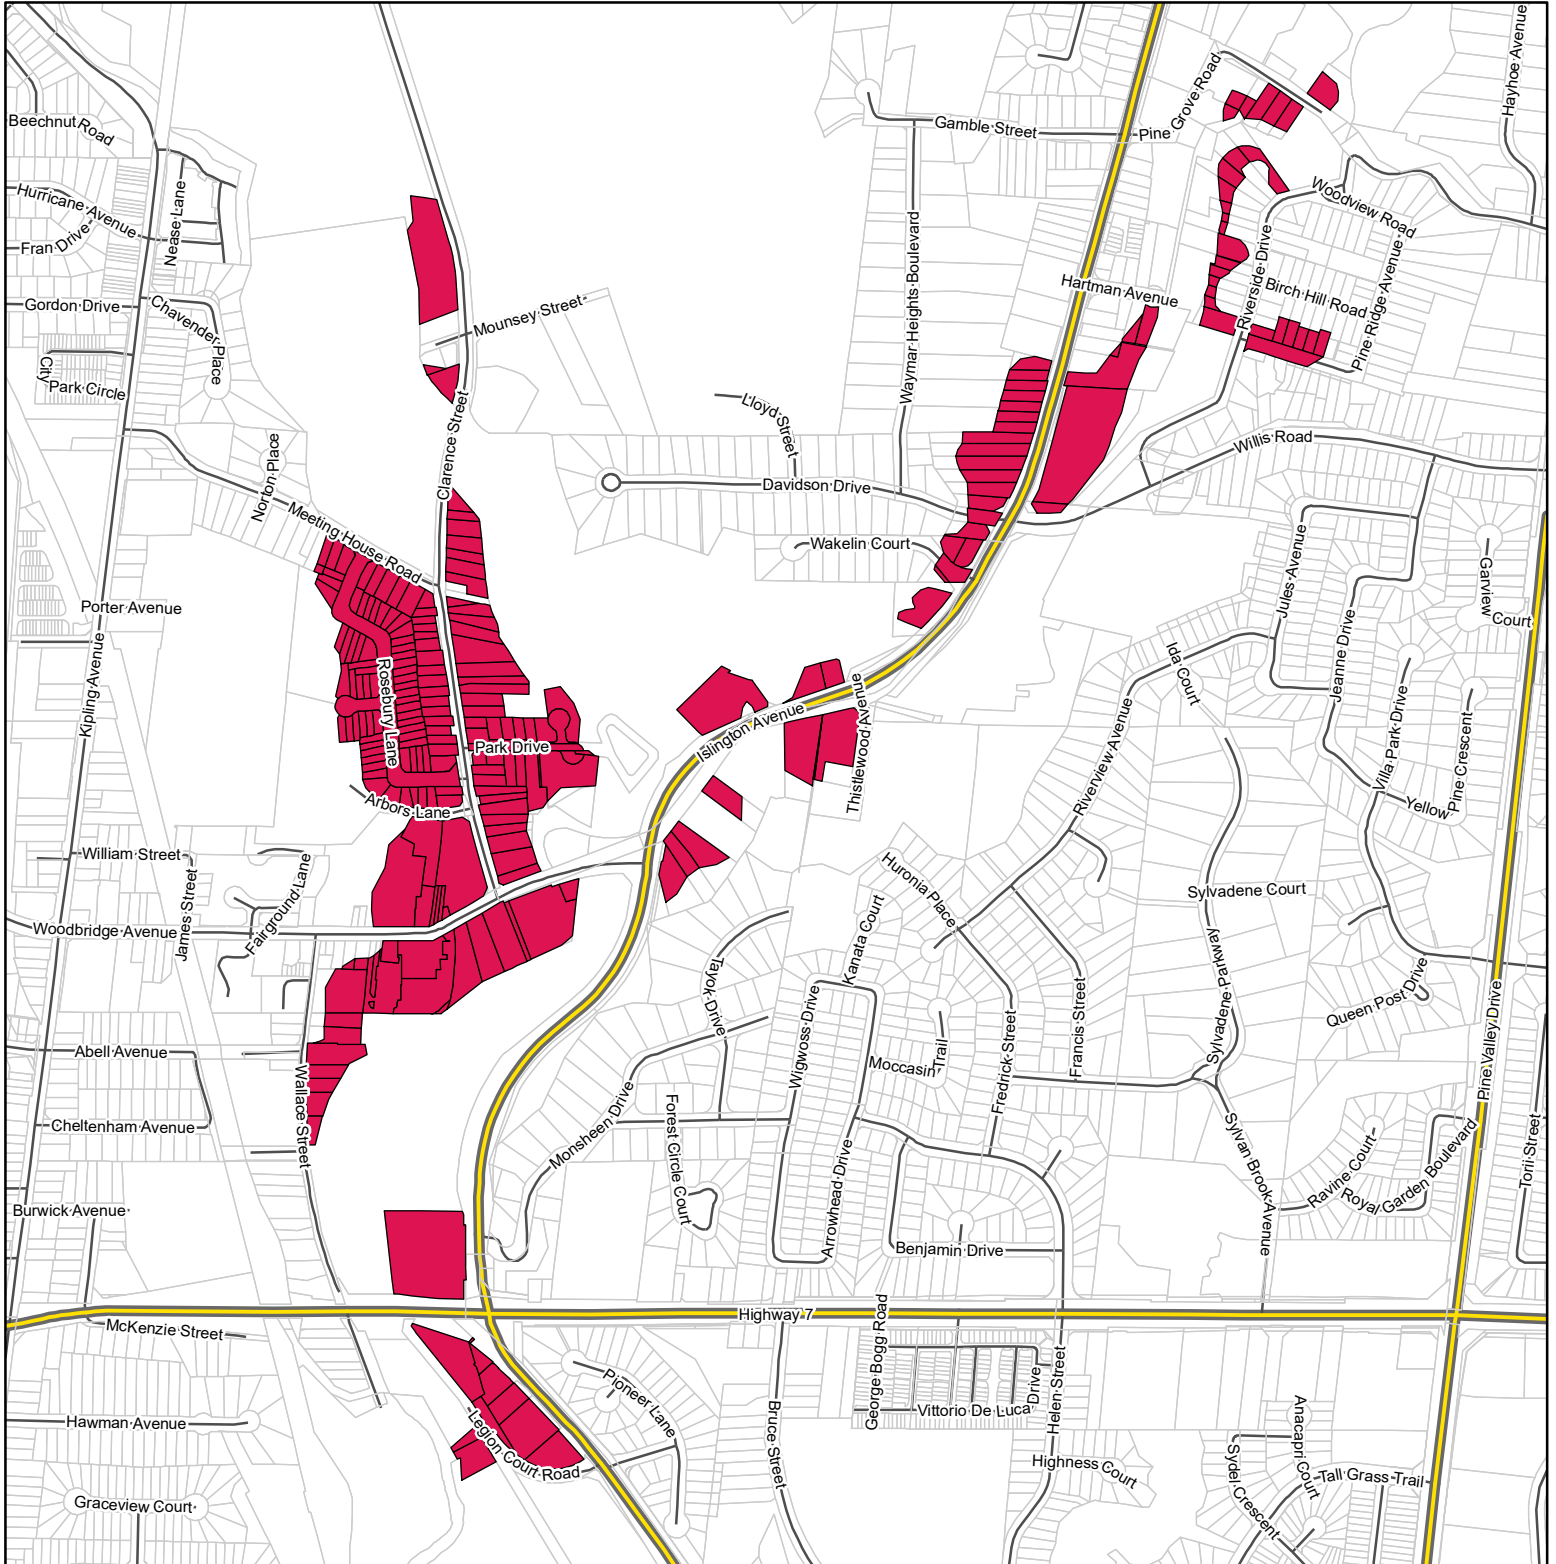

Zoning By-law 01- 2021

Schedule B-3 | Woodbridge Special Policy Area

 Woodbridge Special Policy Area

0 50 100 200 300 400 500 Meters

Final: May 2021